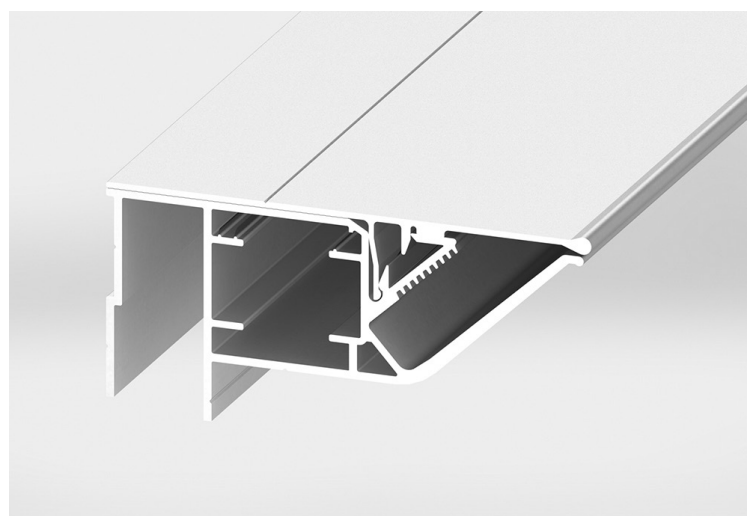

With the wide cover profiles EPS 1-300 and EPS 1-301 a closed look of the frame is achieved.

The Main body therefore no longer has to be surface-treated.

It is also possible to change the color of the visible profile frame without dismantling and repainting the entire advertising structure.

The cover profiles are available in raw aluminum and in colorless anodized E6 / C0.

Please note:

When using the broad cover profile the circumferential fabric allowance is reduced on 59 mm.

In addition, the aluminum tube EPS 1-054 must be cut approx. 9 mm shorter than the frame format.