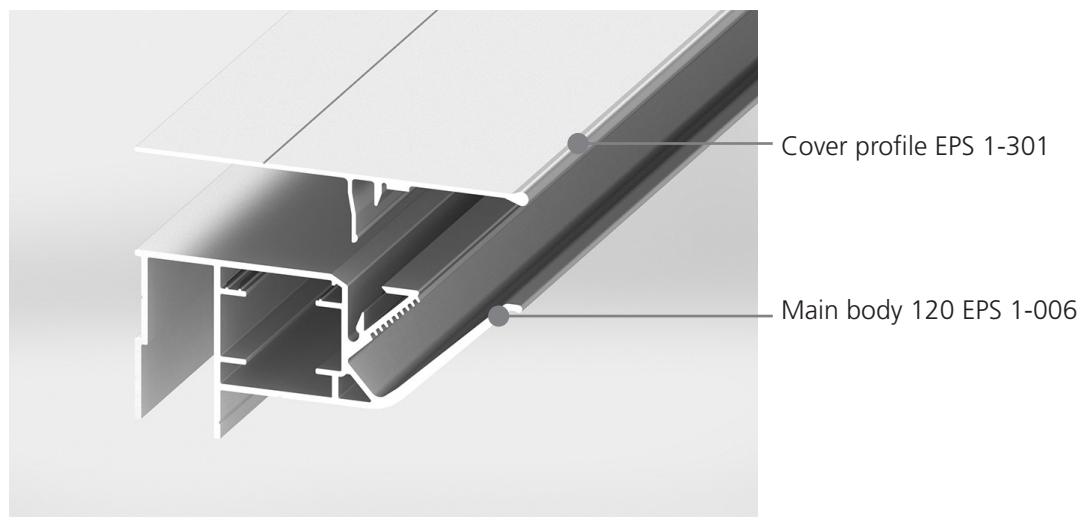

With the wide cover profiles EPS 1-300 and EPS 1-301 a closed look of the frame is achieved.

The Main body therefore no longer has to be surface-treated.

It is also possible to change the color of the visible profile frame without dismantling and repainting the entire advertising structure.

The cover profiles are available in raw aluminum and in colorless anodized E6 / C0.

Please note:

When using the broad cover profile the circumferential fabric allowance is reduced on 59 mm.

In addition, the aluminum tube EPS 1-054 must be cut approx. 9 mm shorter than the frame format.