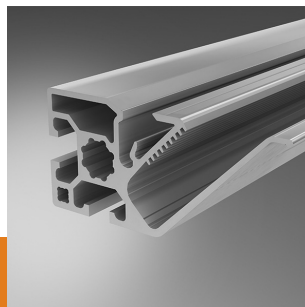

EPS.LUMI

The system for large-scale outdoor advertising

© Techquadrat Werbetechnik GmbH

An overview of our LUMI profile range for tensioning frames

EPS.LUMI 2000
The classic for illuminated boxes and advertising banner

EPS.LUMI MAXX
New for large-scale facade advertising

EPS.LUMI GRIP
The perfect solution for recesses and ceilings

EPS.LUMI ADD
The modular screwed frame system for banner and sun protection systems