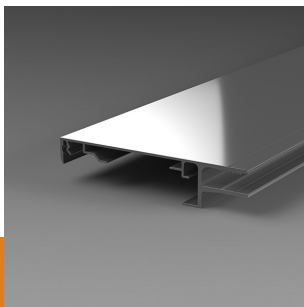

EPS.LUMI

The system for large-scale outdoor advertising

© Techquadrat Werbetechnik GmbH

An overview of our LUMI profile range for tensioning frames

EPS.LUMI 2000
The classic for illuminated boxes and advertising banner

EPS.LUMI MAXX
New for large-scale facade advertising

EPS.LUMI GRIP
The perfect solution for recesses and ceilings

EPS.LUMI ADD
The modular screwed frame system for banner and sun protection systems