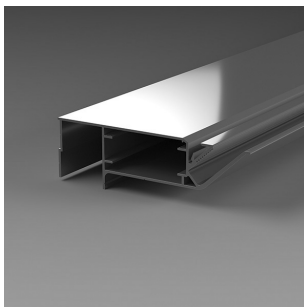

EPS.LUMI

The system for large-scale outdoor advertising

© Techquadrat Werbetechnik GmbH

An overview of our LUMI profile range for tensioning frames

EPS.LUMI 2000
The classic for illuminated boxes and advertising banner

EPS.LUMI MAXX
New for large-scale facade advertising

EPS.LUMI GRIP
The perfect solution for recesses and ceilings

EPS.LUMI ADD
The modular screwed frame system for banner and sun protection systems