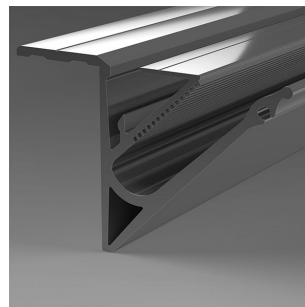

EPS.LUMI

The system for large-scale outdoor advertising

© Techquadrat Werbetechnik GmbH

An overview of our LUMI profile range for tensioning frames

EPS.LUMI 2000
The classic for illuminated boxes and advertising banner

EPS.LUMI MAXX
New for large-scale facade advertising

EPS.LUMI GRIP
The perfect solution for recesses and ceilings

EPS.LUMI ADD
The modular screwed frame system for banner and sun protection systems